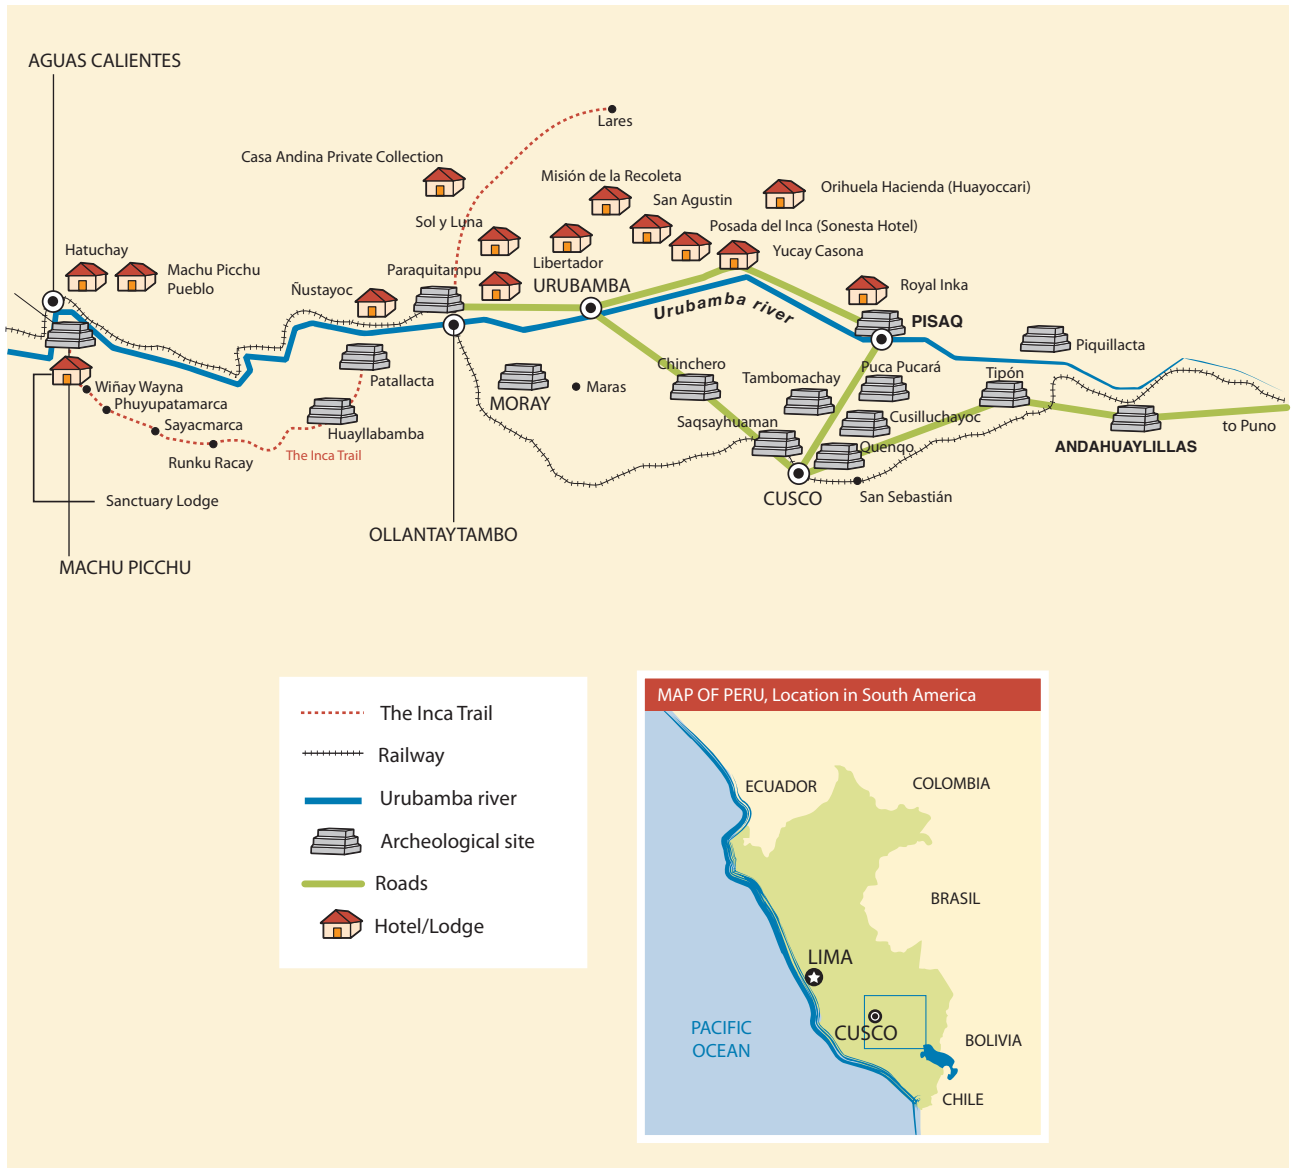

URUBAMBA SACRED VALLEY

Distances	Km	Mi	Time
• Airport/City	05	03	00:15
• Cusco/Pisac	31	19	00:45
• Cusco/Urubamba	57	35	01:10
• Cusco/Ollantaytambo	87	54	01:45
• Cusco/Chincheros	30	18	00:45
• Cusco/Ollanta Station	84	52	01:15
• Cusco/Machu Picchu	112	69	03:30
• Cusco/Andahuaylillas	32	20	00:45
• Cusco/Puno (ByTrain)	394	243	10:00
• Pisac/Urubamba	20	13	00:30
• Pisac/Ollantaytambo	56	33	01:00
• Chincheros/Ollantaytambo	54	33	00:45
• Urubamba/Ollantaytambo	19	12	00:20

Distances from Cusco to: Hotels at Sacred Valley and Machu Picchu			
	km	Mi	Time
• Royal Inka	32	20	01:10
• Casona Yucay	50	31	01:20
• Posada del Inca	50	31	01:20
• San Agustin	69	43	01:15
• Mision de la Recoleta	65	40	01:15
• Libertador	57	35	01:10
• Sol y Luna	74	46	01:20
• Casa Andina Private Collection	80	50	01:30
• Pakaritampu	91	57	01:50
• Nustayoc	105	65	02:00
• Machu Picchu Pueblo	110	68	03:00
• Hatuchay	110	68	03:00
• Sanctuary Lodge	118	73	03:30